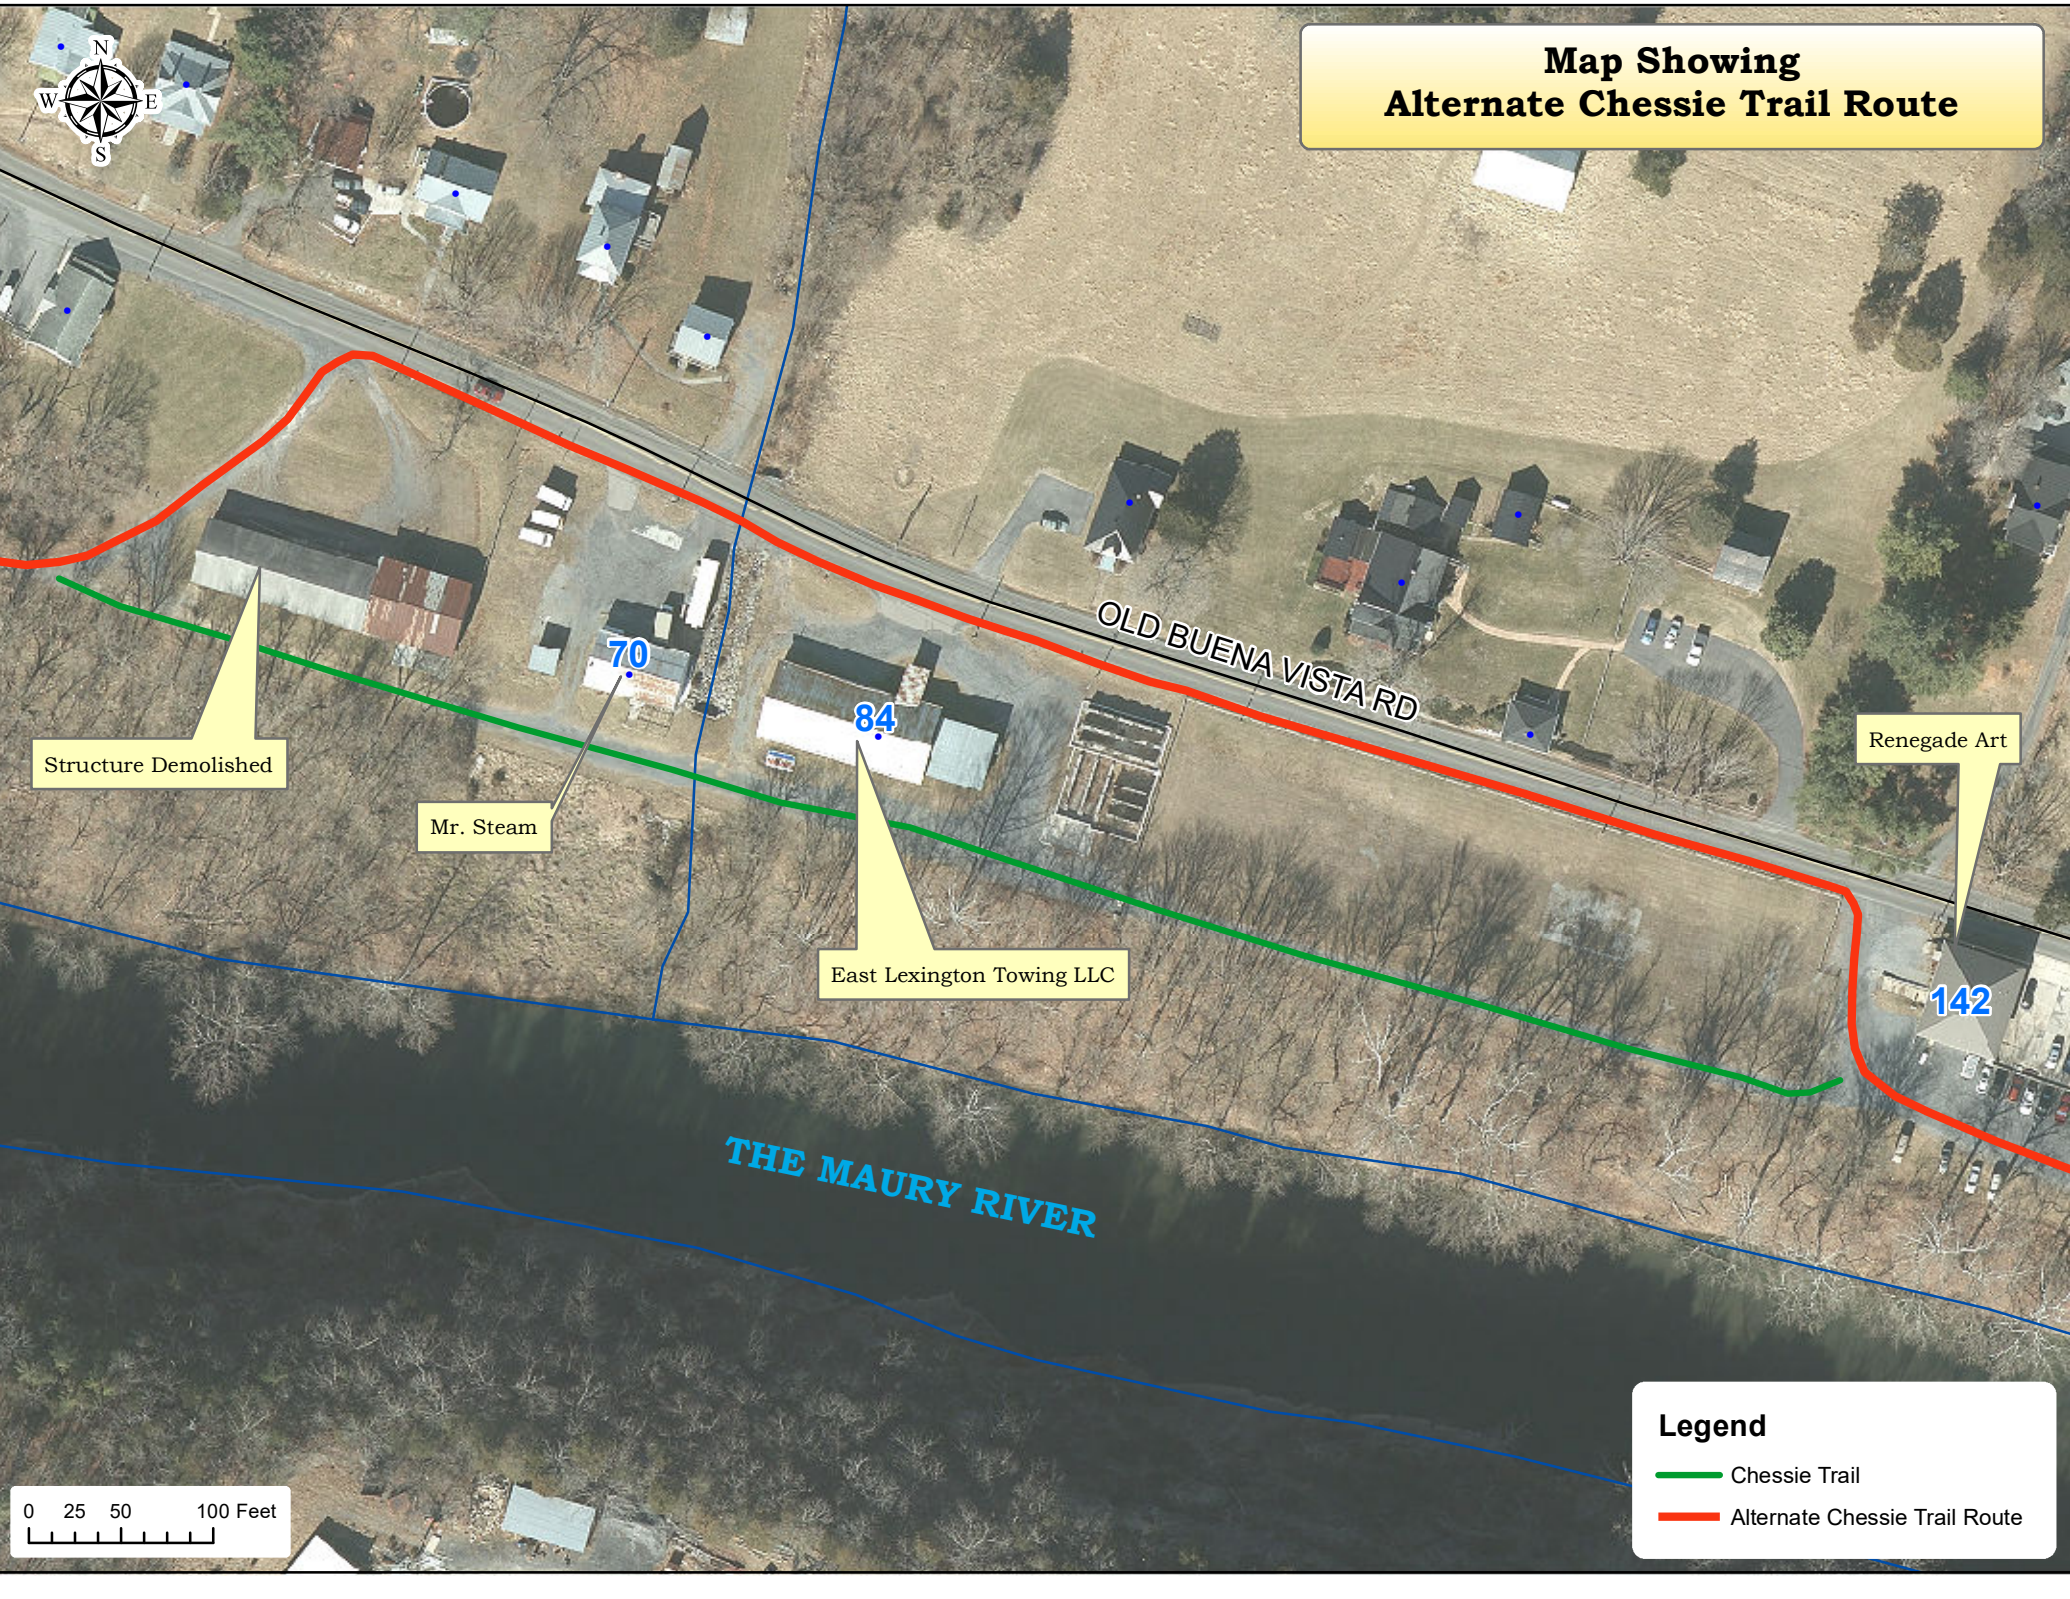

# Map Showing Alternate Chessie Trail Route

Structure Demolished

Mr. Steam

East Lexington Towing LLC

Renegade Art

70

84

142

OLD BUENA VISTA RD

THE MAURY RIVER

### Legend

- Chessie Trail
- Alternate Chessie Trail Route